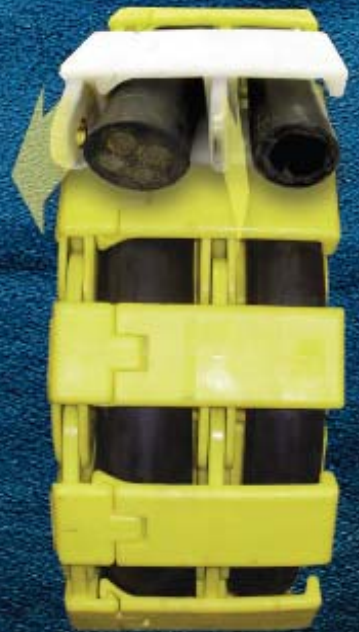

SCORPION

MULTI-PULL

Nylon Cable & Hose Protection Systems

Total Cable Protection

Cable and hose are contained separately, allowing removal of one without disturbing the other

- *Easy Access*
- *No Clips*
- *No Pins*
- *No Ties*
- *No Recycled products used in Scorpion Manufacture*
- *Increased Towing Strength for Wider Faces*